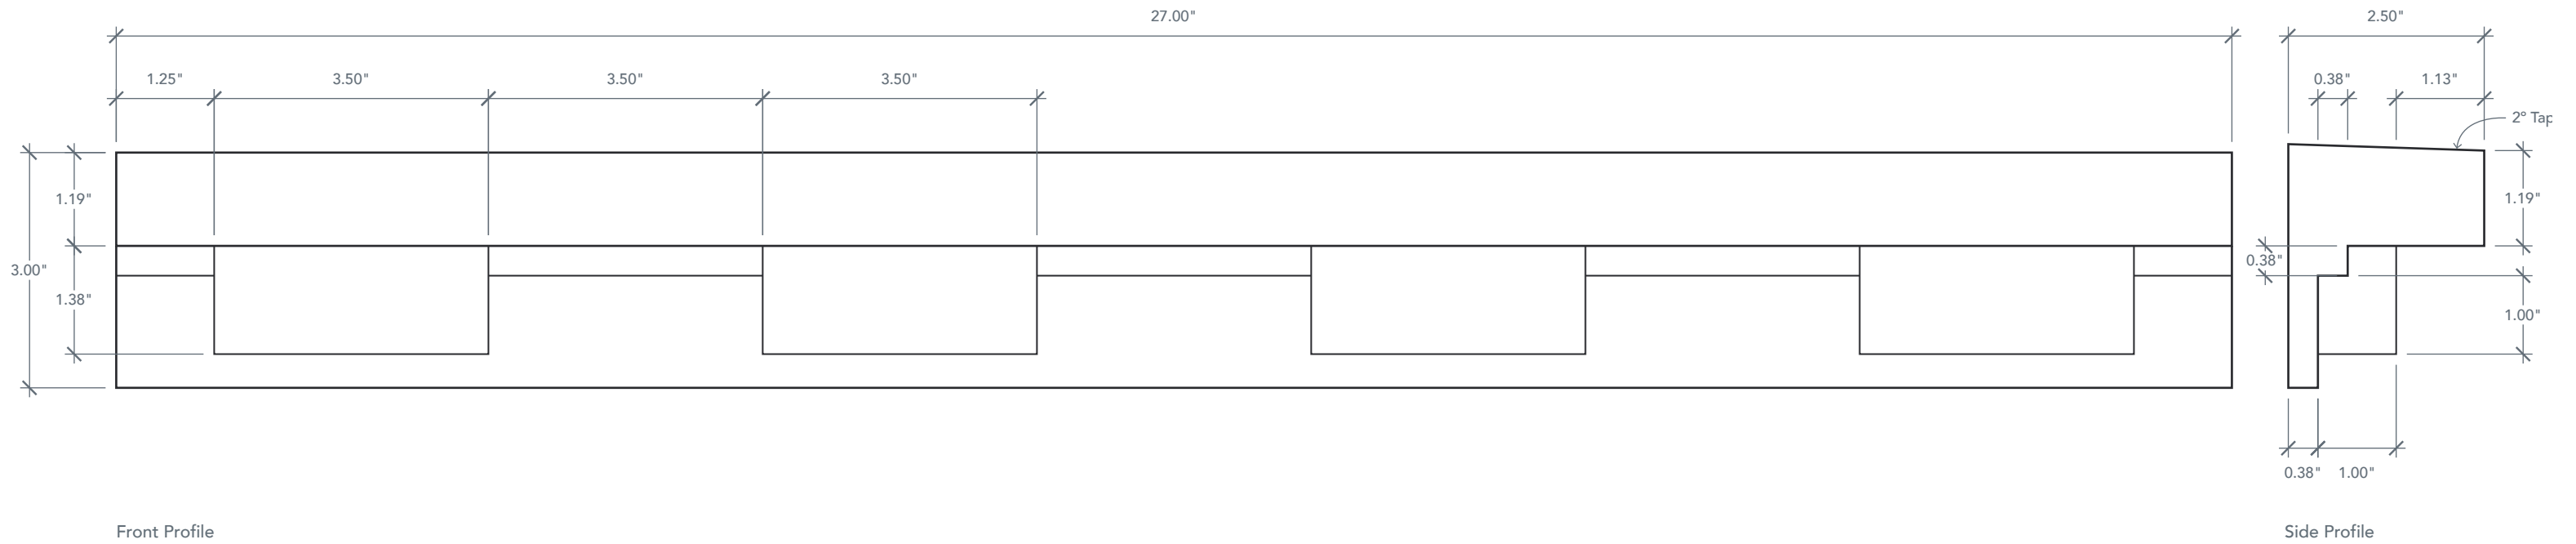

## ACCESSORY DIMENSIONS

ARTWORK SCALE: 6"=1'

## ACCESSORY INFO

**Parts Per Set: 1**  
4 Block Dentil Shelf

**Matching Doors:**  
DRG6C | Spec Page 90

DRG6C